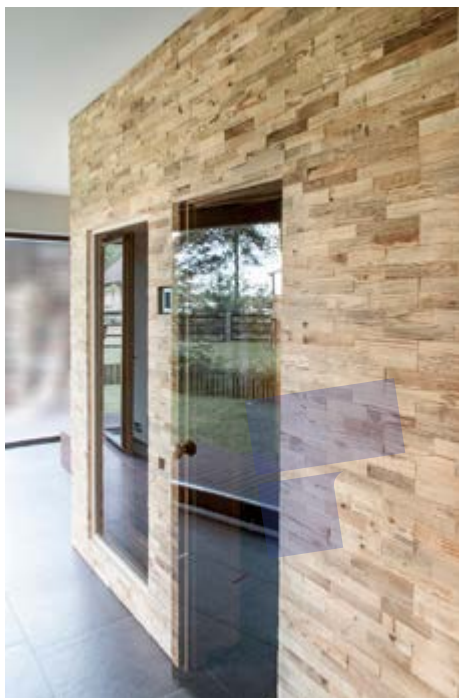

Wall panel **LARGO**

Wood species: reclaimed softwood
Surface: minimal 3D
Panel size: 720 mm x 100 mm
Thickness: 15 - 20 mm

Wall panel **ESPRESSIVO**

Wood species: reclaimed softwood
Surface: flat
Panel size: 720 mm x 100 mm
Thickness: 30 mm

Wall panel **OPUS**

Wood species: reclaimed softwood
Surface: flat
Panel size: 720 mm x 100 mm
Thickness: 30 mm

Wall panel **BRAVO**

Wood species: reclaimed softwood
Surface: 3D
Panel size: 720 mm x 100 mm
Thickness: 20 mm - 30 mm