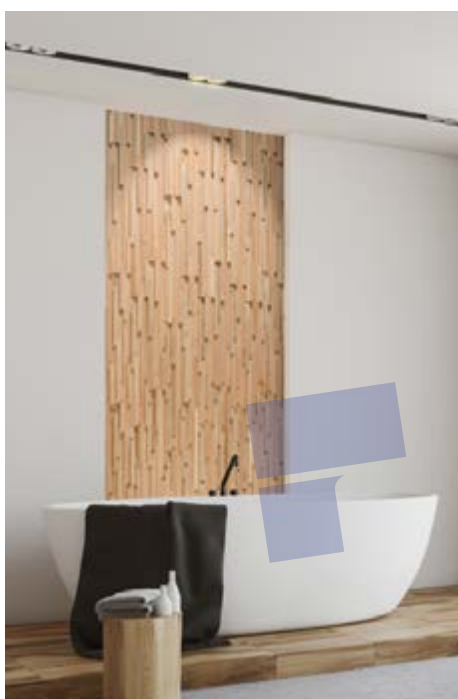

Wall panel **FRACTUS**

Wood species: oak, ash, black alder, birch
Surface: 3D
Panel size: 720 mm x 100 mm
Thickness: 20 mm- 30 mm