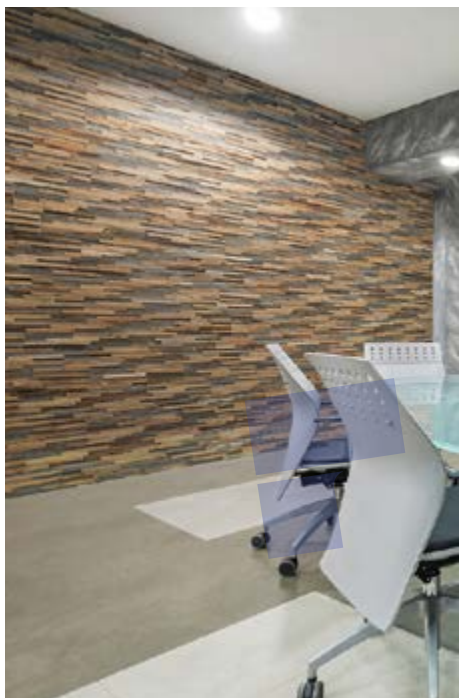

Wall panel **BRUT**

Wood species: reclaimed softwood
Surface: flat
Panel size: 720 mm x 100 mm
Thickness: 25 mm

Wall panel SELECTION

Wood species: reclaimed softwood
Surface: 3D
Panel size: 720 mm x 100 mm
Thickness: 25 mm - 30 mm