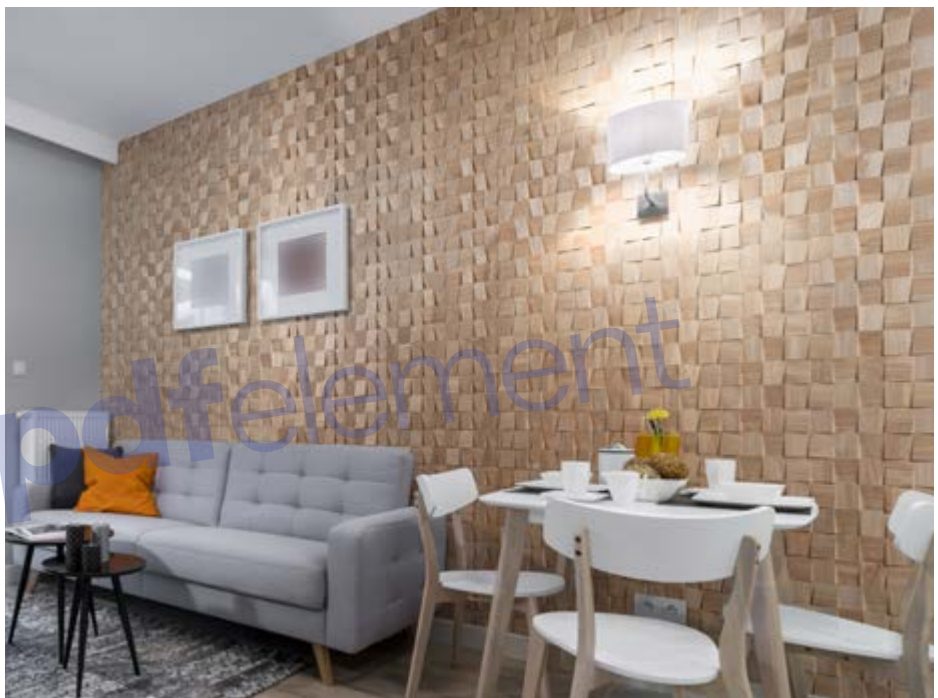

Wall panel **DOMINUS**

Wood species: oak
Surface: 3D
Panel size: 600 mm x 150 mm
Thickness: 20 mm - 40 mm