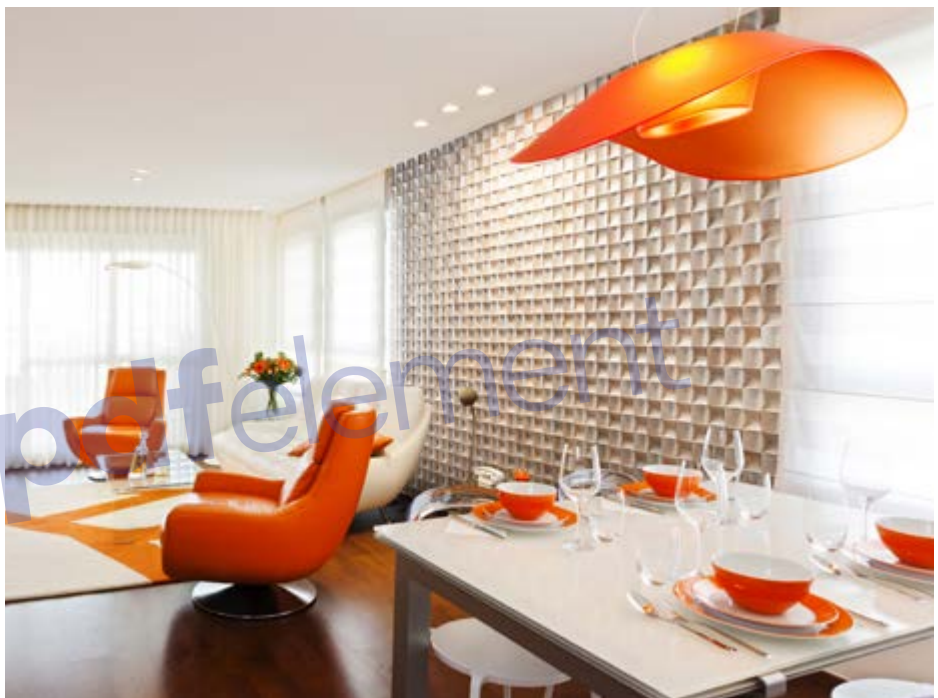

Wall panel **MEDIO**

Wood species: oak, ash-tree,
black-alder, birch
Surface: 3D
Panel size: 600 mm x 150 mm
Thickness: 29 mm