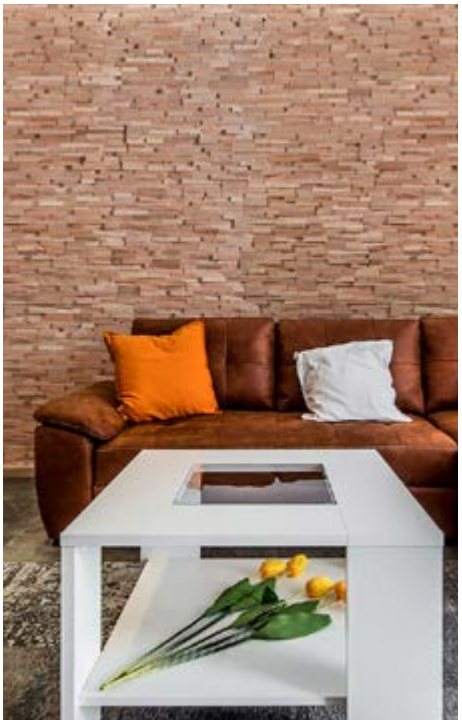

Wall panel **ROSA**

Wood species: ash, black alder, birch
Surface: 3D, splitted
Panel size: 720 mm x 100 mm
Thickness: 20 mm - 40 mm