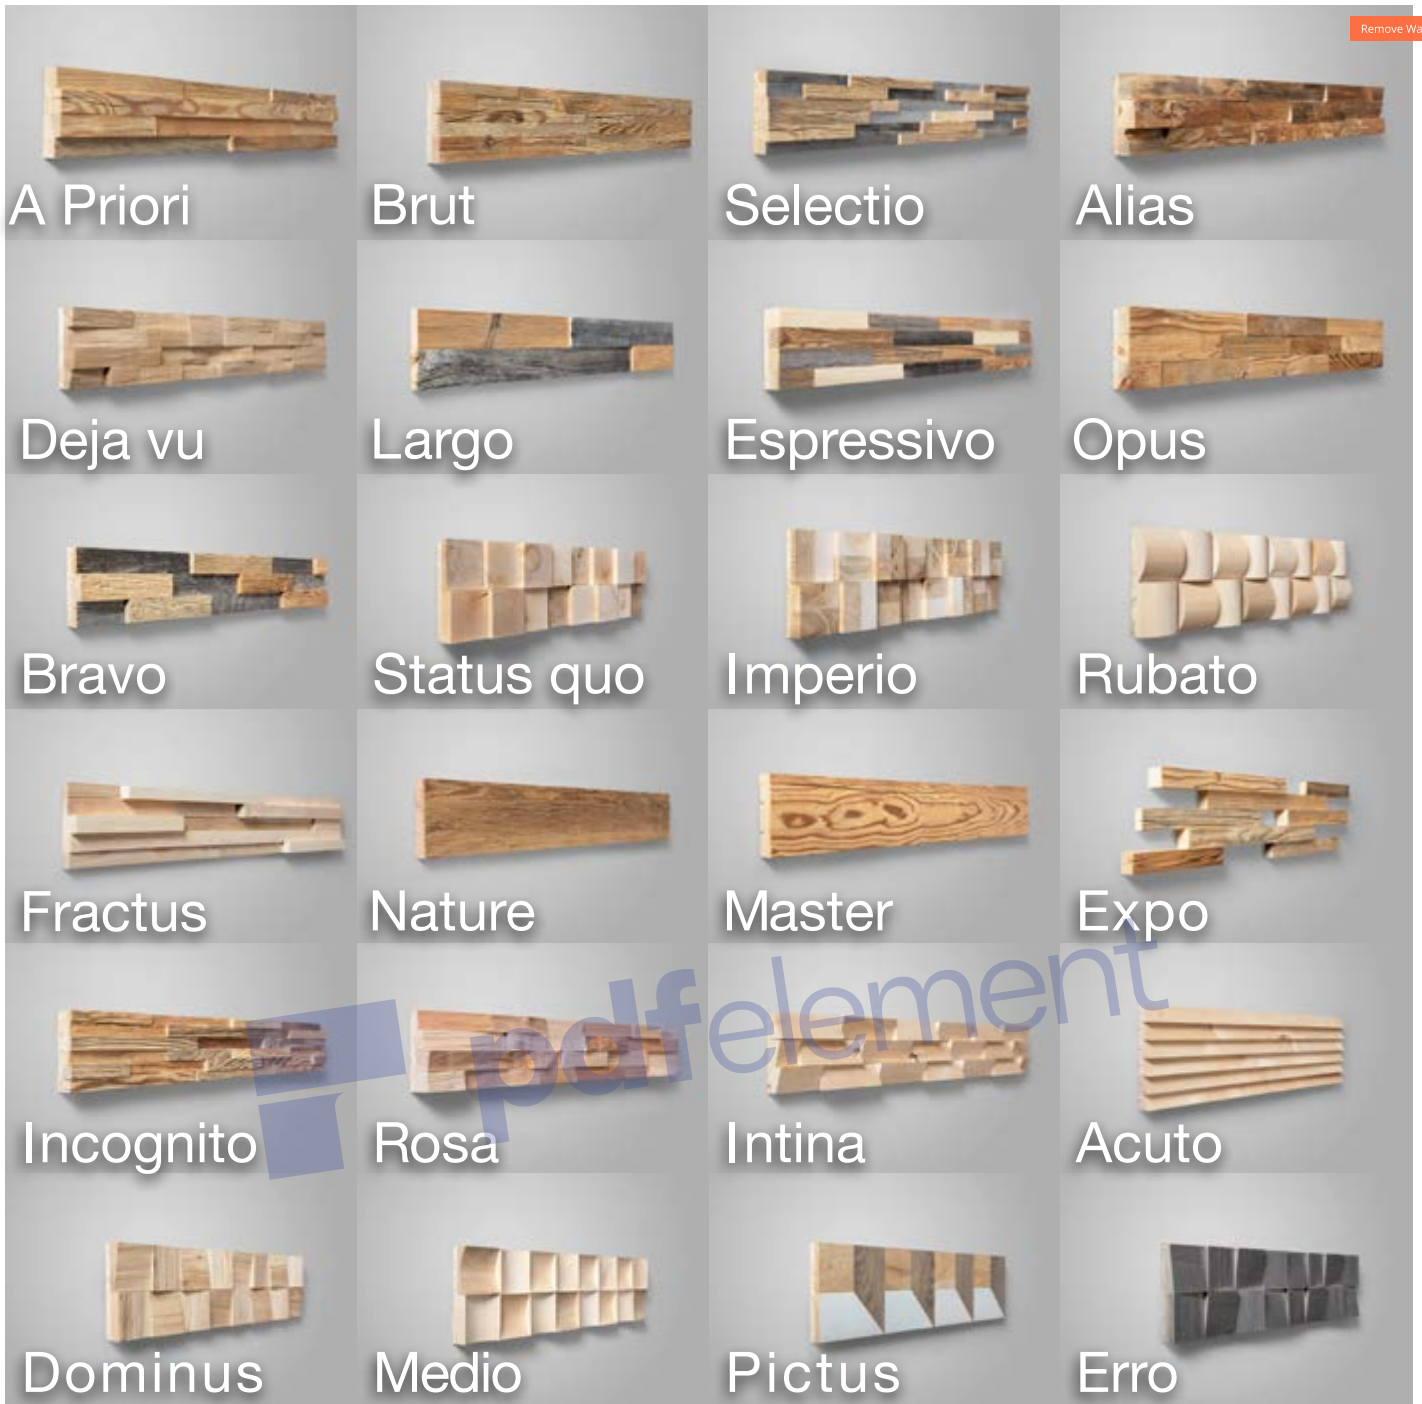

W
WOODEN

W
WALL

DTM
DESIGN

 **ALAN TRADING**

WWD (Wooden Wall Desing) markasının Türkiye Resmi Distribitörüdür.

About Wooden Wall Design

Wooden Wall Design provide wooden wall panels to highlight the wall, making it a work of art in any interior. Wooden panels are an innovative and unique handmade products for wall covering. They are made of various tree species, different length, width and thickness of the components, which are combined to the base in beautiful article. Surface has different shades - from grey to brown, from light yellow to black. Some of our panels are made from reclaimed softwood that have been exposed in the rain, sun and wind for hundred year. Just a few square meters of wall covering panels bring your room interior in a memorable accent, and will create the warmth and cosines.