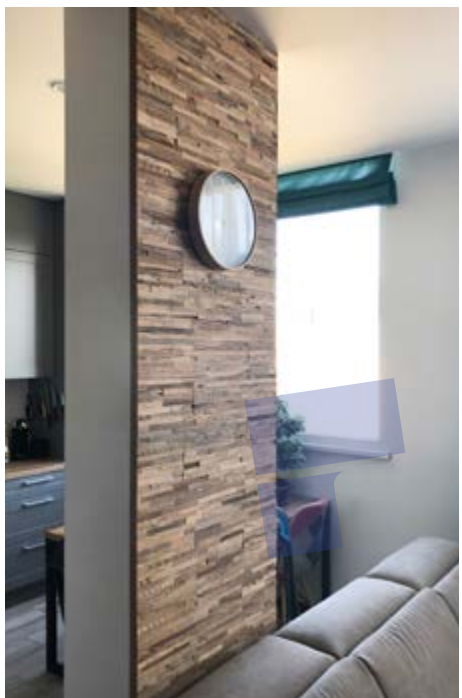

Wall panel **BRUT**

Wood species: reclaimed softwood
Surface: flat
Panel size: 720 mm x 100 mm
Thickness: 25 mm

Wall panel SELECTION

Wood species: reclaimed softwood
Surface: 3D
Panel size: 720 mm x 100 mm
Thickness: 25 mm - 30 mm

Wall panel **ALIAS**

Wood species: reclaimed softwood
Surface: 3D
Panel size: 720 mm x 100 mm
Thickness: 20 mm - 40 mm

Wall panel **DEJA VU**

Wood species: oak
Surface: 3D, splitted
Panel size: 720 mm x 100 mm
Thickness: 20 mm - 40 mm