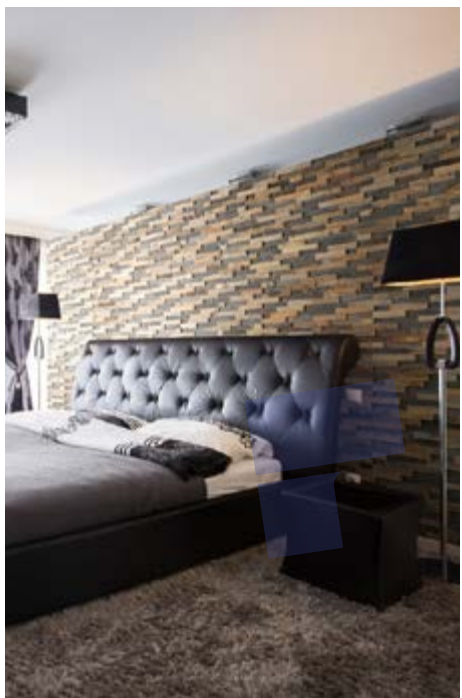

Wall panel **LARGO**

Wood species: reclaimed softwood
Surface: minimal 3D
Panel size: 720 mm x 100 mm
Thickness: 15 - 20 mm

Wall panel **ESPRESSIVO**

Wood species: reclaimed softwood
Surface: flat
Panel size: 720 mm x 100 mm
Thickness: 30 mm

Wall panel **OPUS**

Wood species: reclaimed softwood
Surface: flat
Panel size: 720 mm x 100 mm
Thickness: 30 mm

Wall panel **BRAVO**

Wood species: reclaimed softwood
Surface: 3D
Panel size: 720 mm x 100 mm
Thickness: 20 mm - 30 mm