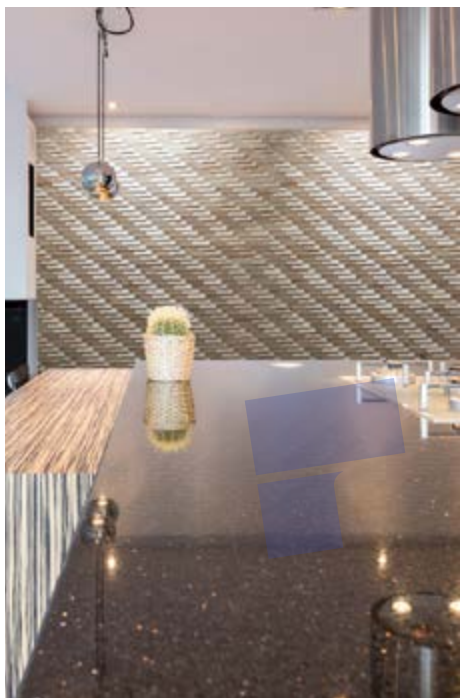

Wall panel **INTINA**

Wood species: birch
Surface: 3D
Panel size: 720 mm x 100 mm
Thickness: 20 mm - 30 mm