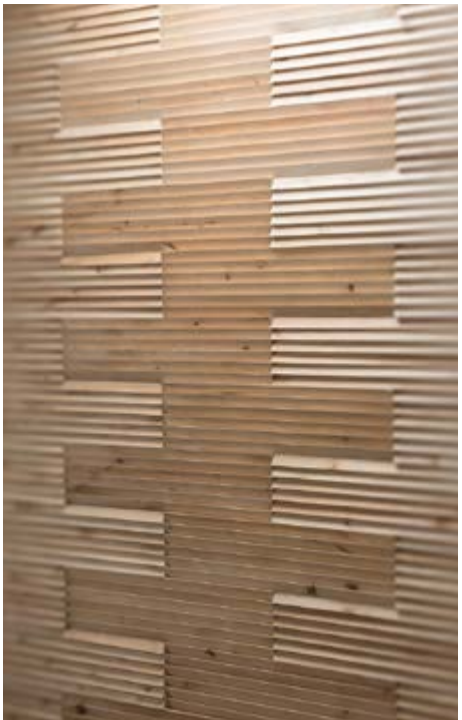

Wall panel **ROSA**

Wood species: ash, black alder, birch
Surface: 3D, splitted
Panel size: 720 mm x 100 mm
Thickness: 20 mm - 40 mm

Wall panel **INTINA**

Wood species: birch
Surface: 3D
Panel size: 720 mm x 100 mm
Thickness: 20 mm - 30 mm

Wall panel **ACUTO**

Wood species: birch
Surface: 3D
Panel size: 600 mm x 150 mm
Thickness: 10 mm - 24 mm

Wall panel **DOMINUS**

Wood species: oak
Surface: 3D
Panel size: 600 mm x 150 mm
Thickness: 20 mm - 40 mm