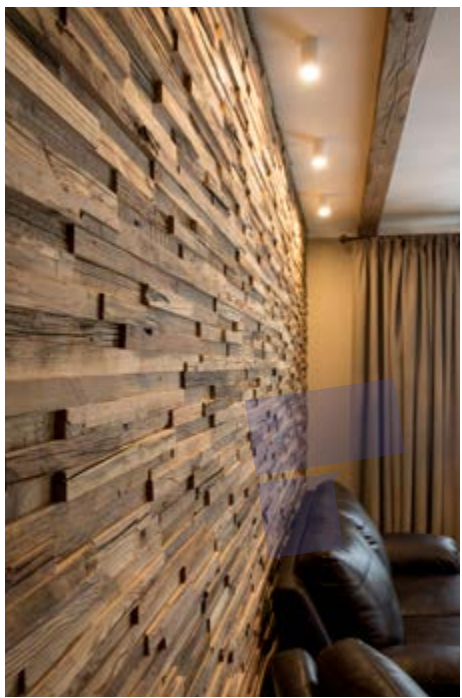

Wall panel **BRUT**

Wood species: reclaimed softwood
Surface: flat
Panel size: 720 mm x 100 mm
Thickness: 25 mm

Wall panel SELECTION

Wood species: reclaimed softwood
Surface: 3D
Panel size: 720 mm x 100 mm
Thickness: 25 mm - 30 mm