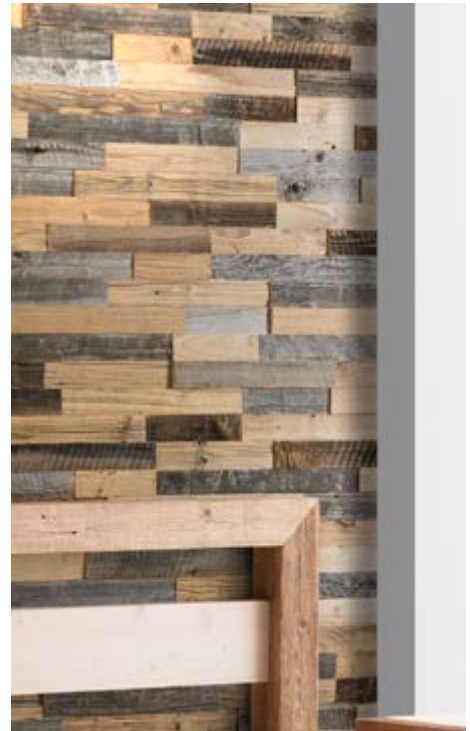

Wall panel **ALIAS**

Wood species: reclaimed softwood
Surface: 3D
Panel size: 720 mm x 100 mm
Thickness: 20 mm - 40 mm

Wall panel **DEJA VU**

Wood species: oak
Surface: 3D, splitted
Panel size: 720 mm x 100 mm
Thickness: 20 mm - 40 mm

Wall panel **LARGO**

Wood species: reclaimed softwood
Surface: minimal 3D
Panel size: 720 mm x 100 mm
Thickness: 15 - 20 mm

Wall panel **ESPRESSIVO**

Wood species: reclaimed softwood
Surface: flat
Panel size: 720 mm x 100 mm
Thickness: 30 mm